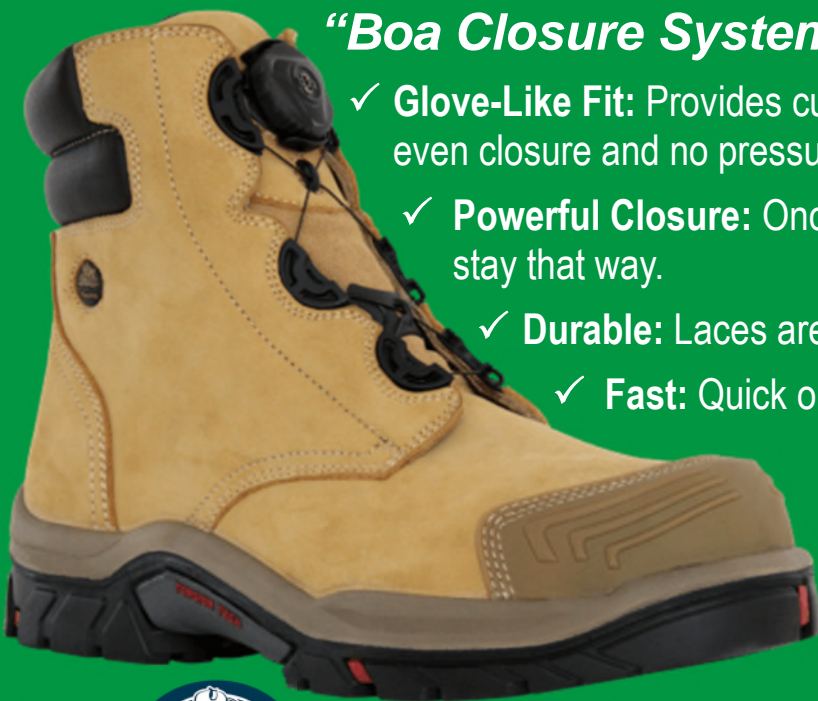

NEW INNOVATIVE WORK BOOTS

The **“Boa Closure System”** is the fastest, most revolutionary closure system on the market.

The result? Get a perfect fit with the simple turn of a knob, free of the stretch, weight, and hassles of old-fashioned closures.

Enjoy a significantly improved level of comfort along with durability, light weight, fast and convenient operation.

No More Broken Laces or Zips

“Boa Closure System” features and benefits:

- ✓ **Glove-Like Fit:** Provides custom comfort, precise fit with smooth, even closure and no pressure points.
- ✓ **Powerful Closure:** Once locked into place, Boa reels & laces stay that way.
- ✓ **Durable:** Laces are made from aircraft grade stainless steel.
- ✓ **Fast:** Quick on! Quick off!